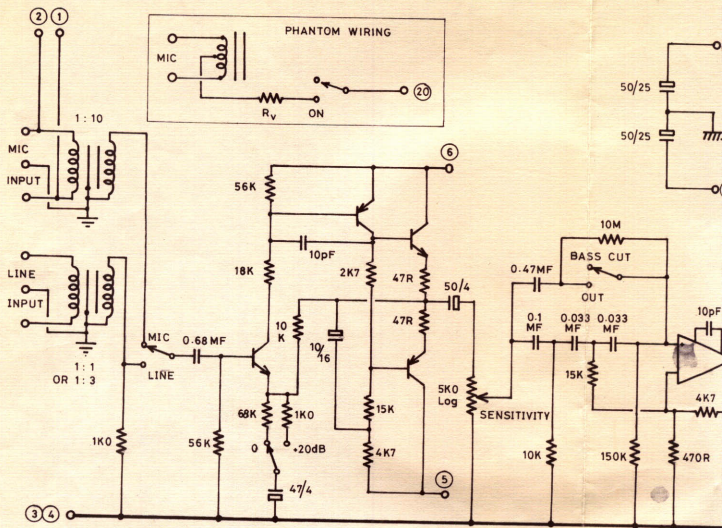

MIDAS AMPLIFICATION

MODULAR MIXER SYSTEM

STD. OPTIONS :-

TX'S :- LINE : MIC : NONE

I.P. CONNECTORS :- MIC :- XLR : JACK | LINE :- XLR : JACK

PHANTOM POW

A = 0 OR +20

A = +20

EDGE CONNECTOR PIN DESIGNATION

1	MIC INPUT COLD	14	OUTPUT 2
2	MIC INPUT HOT	15	OUTPUT 3
3	SUMMING EARTH	16	OUTPUT 1
4	" "	17	OUTPUT 5
5	- 16V	18	OUTPUT 6
6	+ 16V	19	P.F.L. SUMMING BUS
7	FOLDBACK O.P 1	20	PHANTOM
8	FOLDBACK O.P 2	21	
9	FOLDBACK O.P 3	22	PRE-FADE SEND
10	ECHO O.P 1	23	PRE-FADE RETURN
11	ECHO O.P 2	24	0V OUTPUT EARTH
12	ECHO O.P 3	25	" " "
13	OUTPUT 4		

MODIFICA

REF :

XLR: JACK PHANTOM POWER: V INSERT: - J'FIELD: MODULE: NONE ROUTING: -

ISSUE 2 Passed:

MODIFICATIONS	ADDITIONAL CIRCUITRY

REF :

INPUT MODULE

PR003