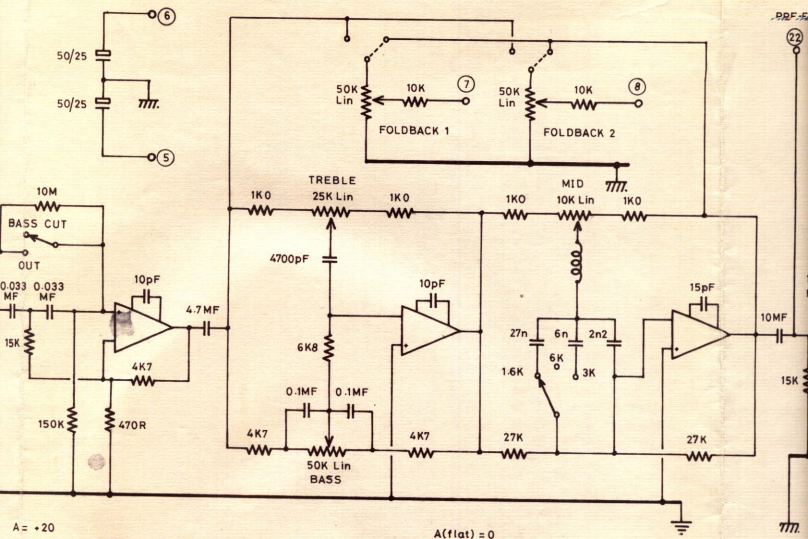

EDGE CONNECTOR PIN DESIGNATION

1	MIC INPUT COLD	14	OUTPUT 2
2	MIC INPUT HOT	15	OUTPUT 3
3	SUMMING EARTH	16	OUTPUT 1
4	" "	17	OUTPUT 5
5	- 16V	18	OUTPUT 6
6	+ 16V	19	P.F.L. SUMMING BUS
7	FOLDBACK O.P 1	20	PHANTOM
8	FOLDBACK O.P 2	21	
9	FOLDBACK O.P 3	22	PRE-FADE SEND
10	ECHO O.P 1	23	PRE-FADE RETURN
11	ECHO O.P 2	24	0V OUTPUT EARTH
12	ECHO O.P 3	25	" " "
13	OUTPUT 4		

MODIFICA

REF :

XLR: JACK PHANTOM POWER: V INSERT: - J'FIELD: MODULE: NONE ROUTING: -

ISSUE 2 Passed:

MODIFICATIONS	ADDITIONAL CIRCUITRY

REF :

INPUT MODULE

PR003